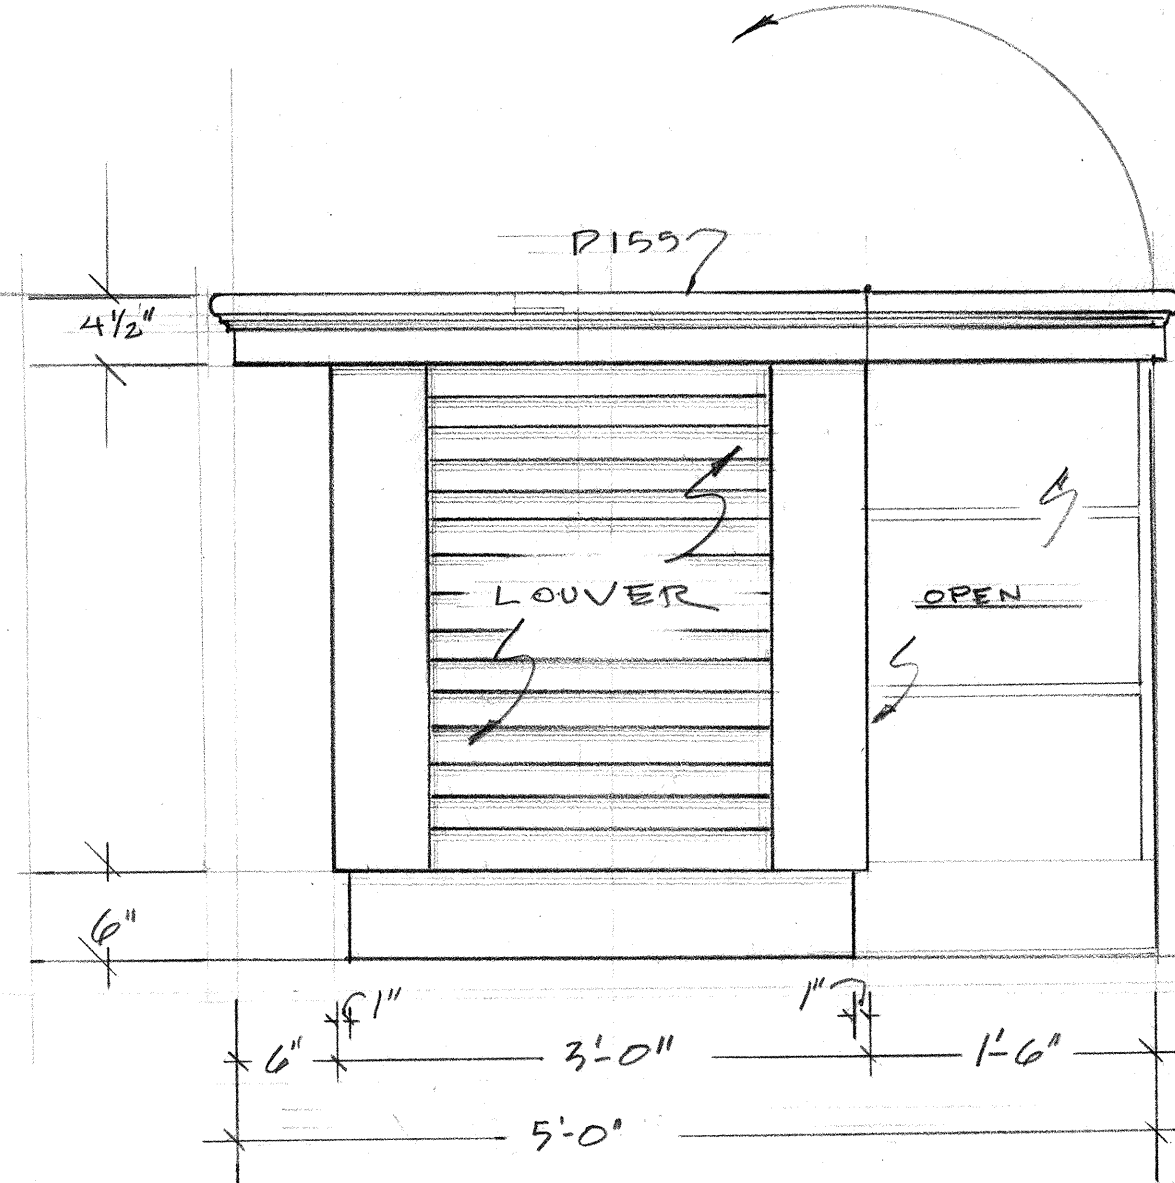

REUSED 5-A-05

(G) PLATFORM FRONT  
SCALE 1/2"=1'-0"

(H) ENTRANCE BACKING  
SCALE 1/2"=1'-0"

STAIR RAILING  
SCALE 1/2"=1'-0"

(D2) RAIL PIEDestal  
FULL SCALE

YACHT CLUB CAFE

DESTROY PREVIOUS DRAWINGS  
REVISED  
5/19/05

I BAR FRONT  
SCALE 1"=1'-0"

J. SIDE VIEW A  
SCALE 1"=1'-0"

B-B. SECTION B-B  
SCALE 1"=1'-0"

K BAR TOP  
SCALE: 1"=1'-0"

N SECTION @ CENTER  
SCALE 1"=1'-0"

L BAR BACK FRONT  
SCALE 1"=1'-0"

M BAR BACK PLAN  
SCALE 1"=1'-0"