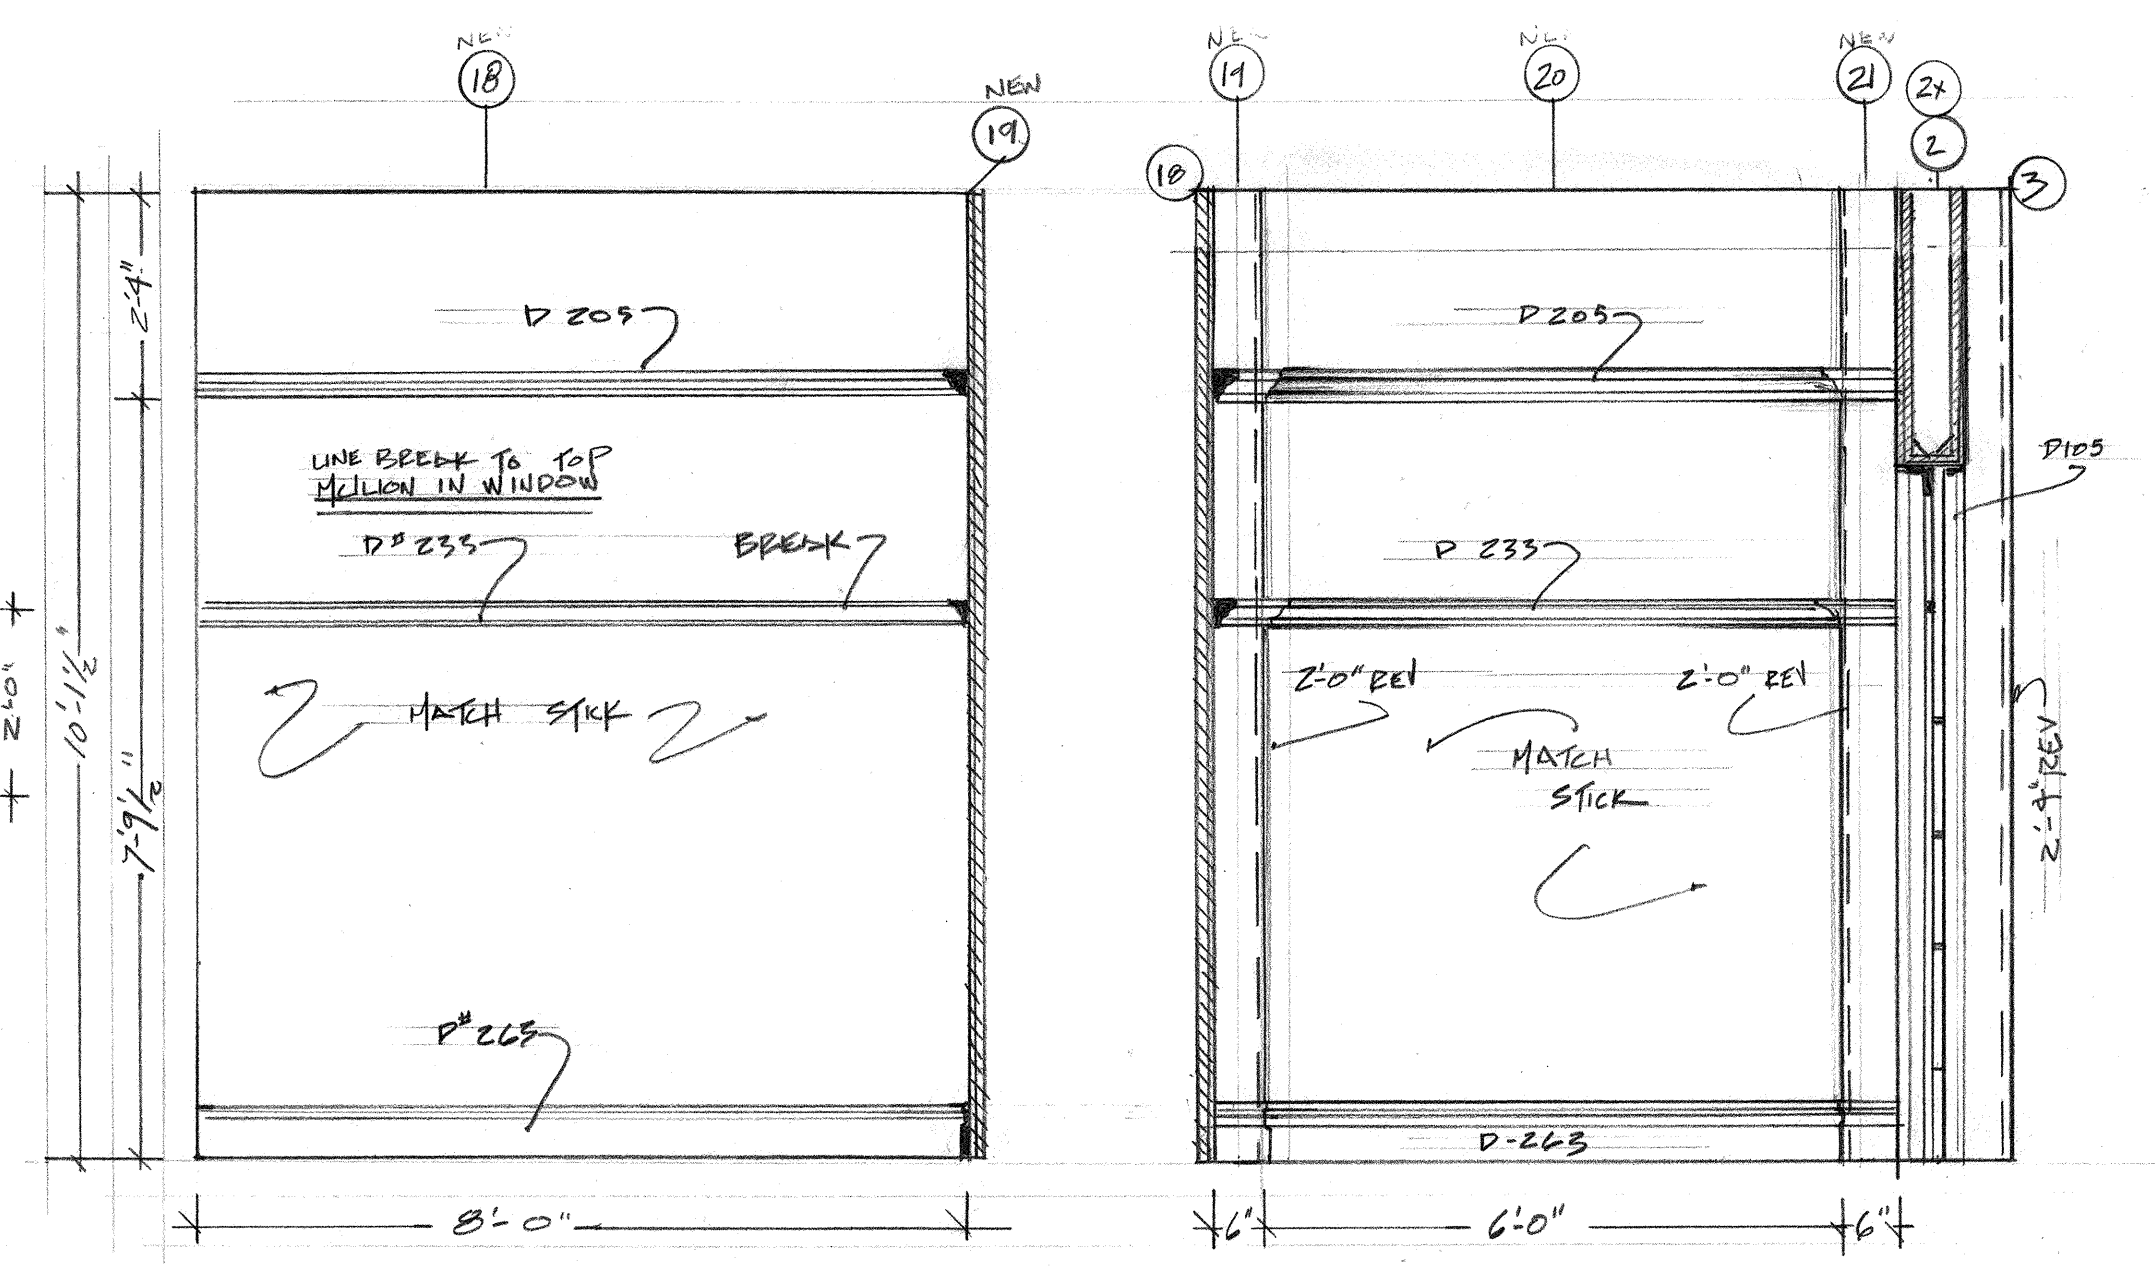

REUSED 5-A-05

(G) PLATFORM FRONT  
SCALE 1/2"=1'-0"

(H) ENTRANCE BACKING  
SCALE 1/2"=1'-0"

STAIR RAILING  
SCALE 1/2"=1'-0"

(D2) RAIL PIEDestal  
FULL SCALE

YACHT CLUB CAFE

DESTROY PREVIOUS DRAWINGS  
REVISED  
5/19/05

I BAR FRONT  
SCALE 1"=1'-0"

J. SIDE VIEW A  
SCALE 1"=1'-0"

B-B. SECTION B-B  
SCALE 1"=1'-0"

K BAR TOP  
SCALE: 1"=1'-0"

N SECTION @ CENTER  
SCALE 1"=1'-0"

L BAR BACK FRONT  
SCALE 1"=1'-0"

M BAR BACK PLAN  
SCALE 1"=1'-0"