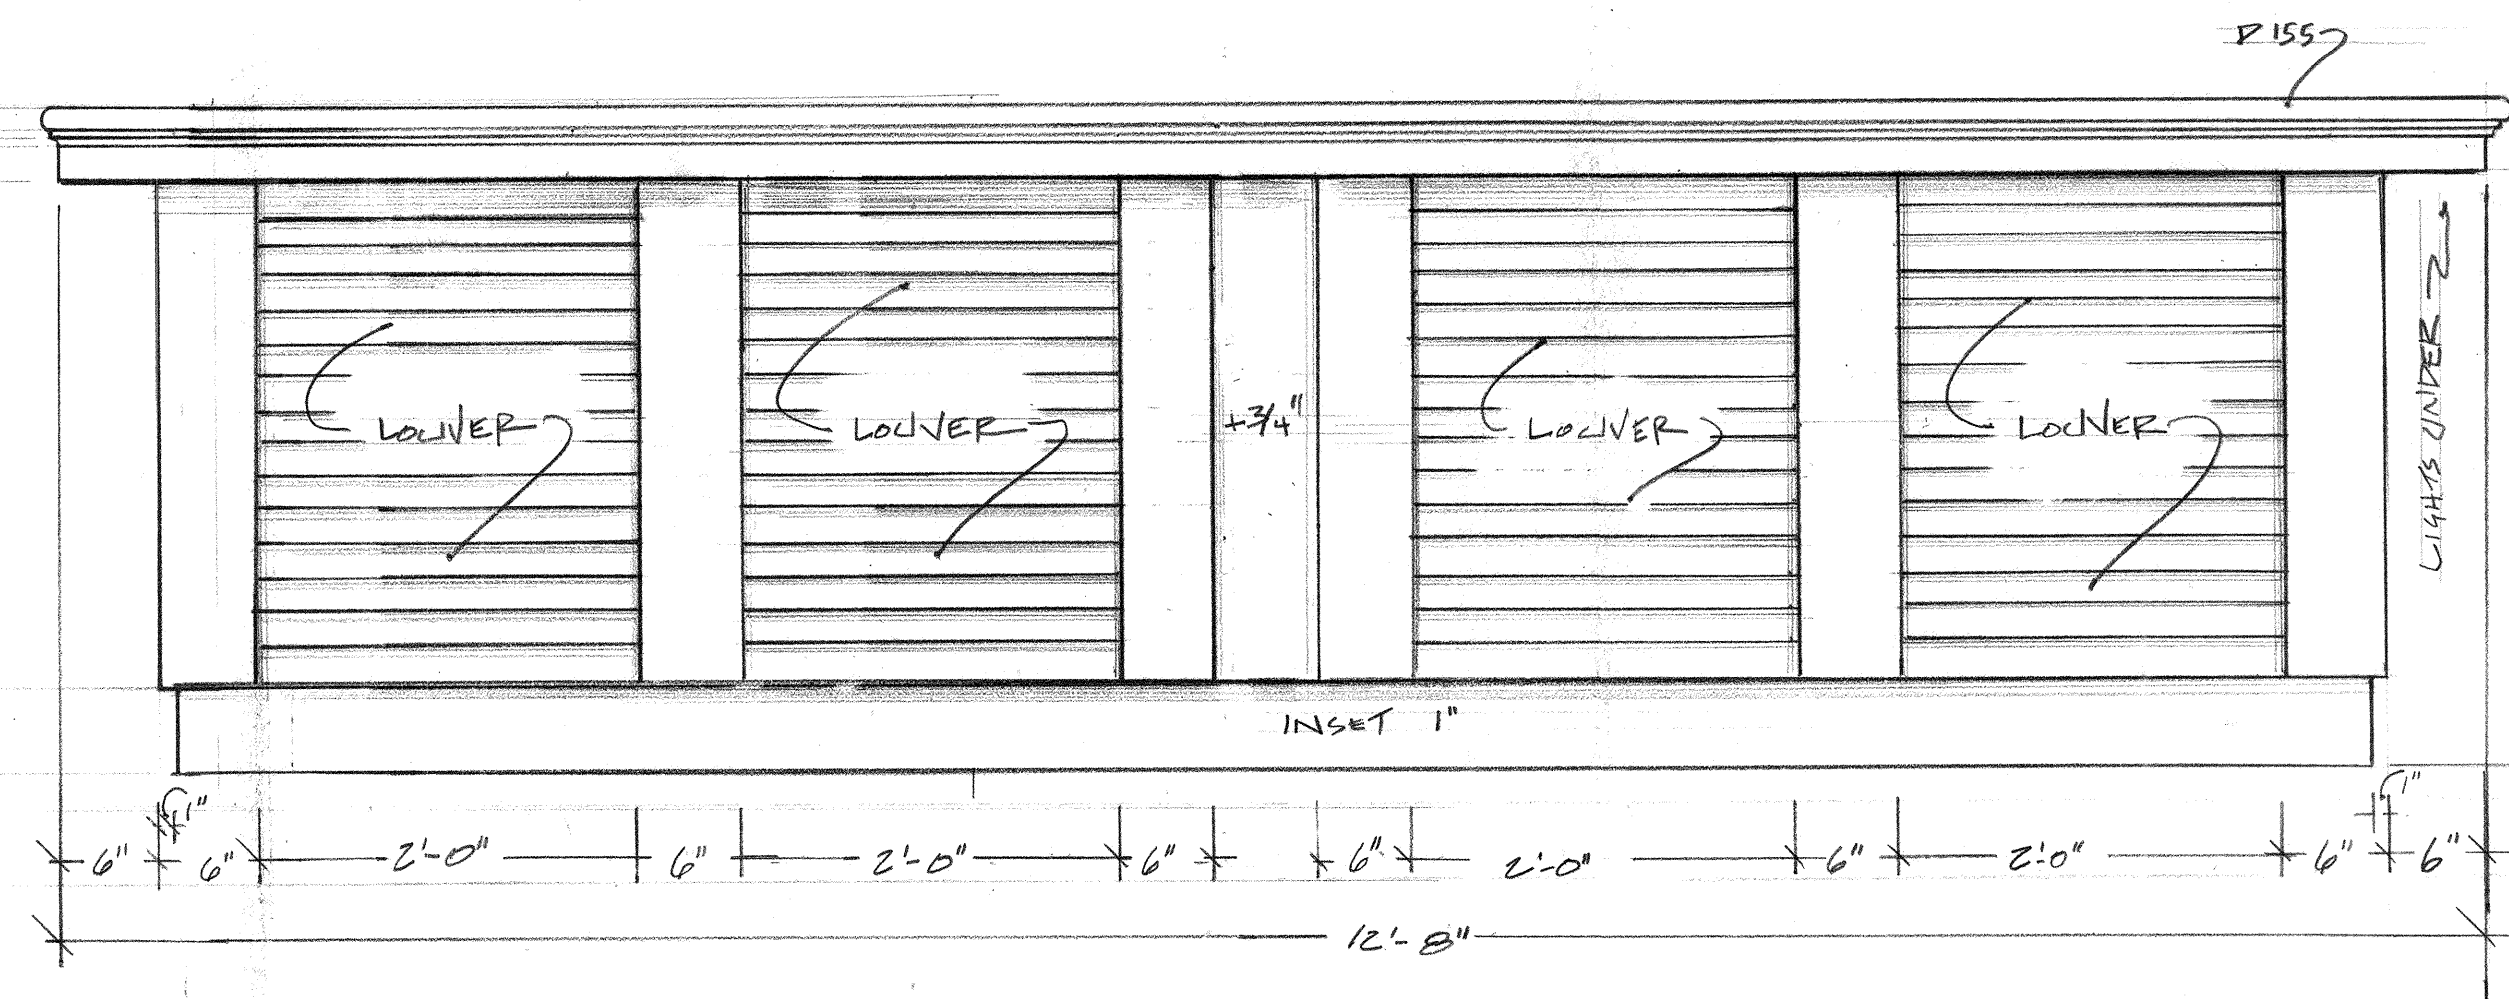

REUSED 5-A-05

(G) PLATFORM FRONT  
SCALE 1/2"=1'-0"

(H) ENTRANCE BACKING  
SCALE 1/2"=1'-0"

STAIR RAILING  
SCALE 1/2"=1'-0"

(D2) RAIL PIEDestal  
FULL SCALE

YACHT CLUB CAFE

DESTROY PREVIOUS DRAWINGS  
REVISED  
5/19/05

I BAR FRONT  
SCALE 1"=1'-0"

J. SIDE VIEW A  
SCALE 1"=1'-0"

B-B. SECTION B-B  
SCALE 1"=1'-0"

K BAR TOP  
SCALE: 1"=1'-0"

N SECTION @ CENTER  
SCALE 1"=1'-0"

L BAR BACK FRONT  
SCALE 1"=1'-0"

M BAR BACK PLAN  
SCALE 1"=1'-0"