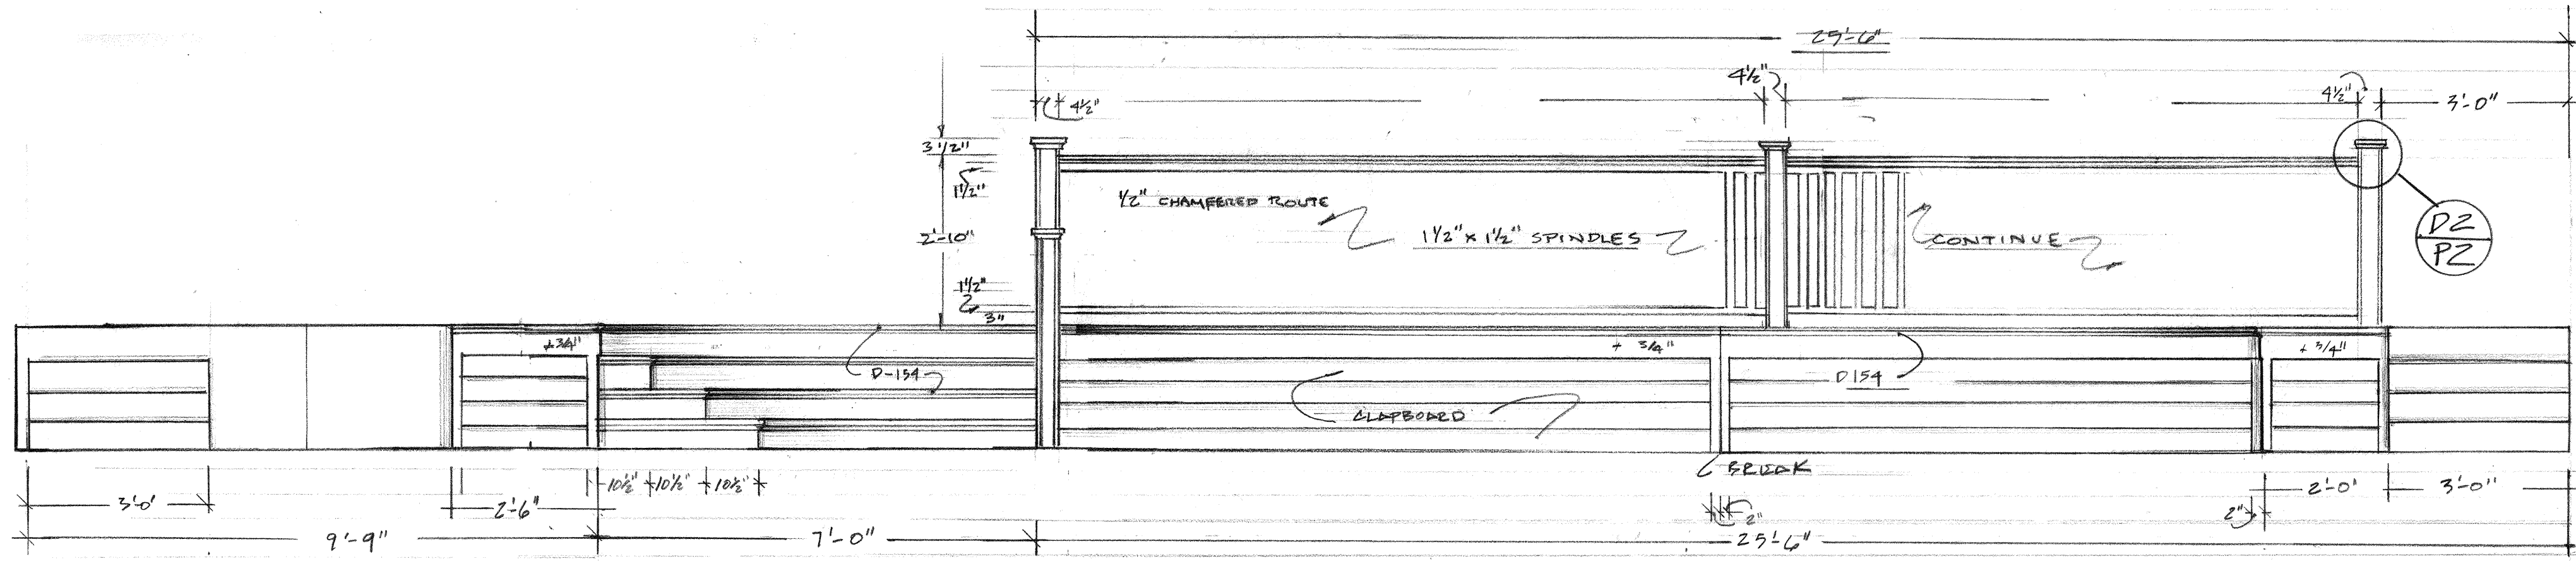

REUSED 5-A-05

(G) PLATFORM FRONT  
SCALE 1/2"=1'-0"

(H) ENTRANCE BACKING  
SCALE 1/2"=1'-0"

STAIR RAILING  
SCALE 1/2"=1'-0"

(D2) RAIL PIEDestal  
FULL SCALE

YACHT CLUB CAFE

DESTROY PREVIOUS DRAWINGS  
REVISED  
5/19/05

I BAR FRONT  
SCALE 1"=1'-0"

J. SIDE VIEW A  
SCALE 1"=1'-0"

B-B. SECTION B-B  
SCALE 1"=1'-0"

K BAR TOP  
SCALE: 1"=1'-0"

N SECTION @ CENTER  
SCALE 1"=1'-0"

L BAR BACK FRONT  
SCALE 1"=1'-0"

M BAR BACK PLAN  
SCALE 1"=1'-0"