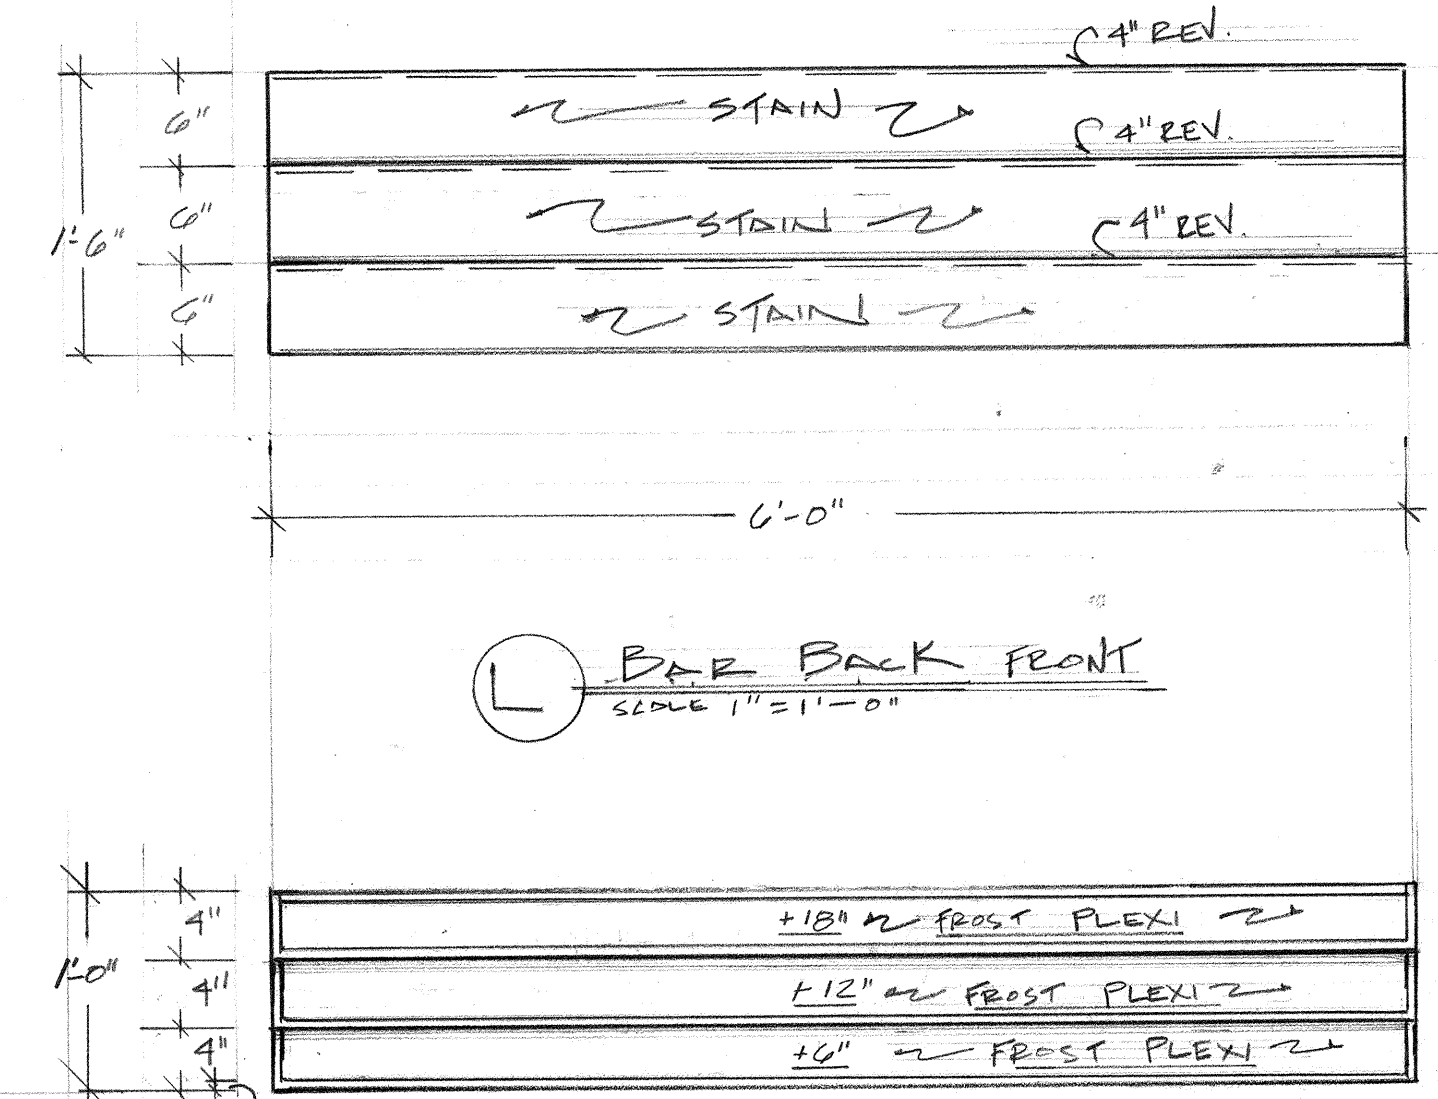

I BAR FRONT  
SCALE 1"=1'-0"

J. SIDE VIEW A  
SCALE 1"=1'-0"

B-B. SECTION B-B  
SCALE 1"=1'-0"

K BAR TOP  
SCALE: 1"=1'-0"

N SECTION @ CENTER  
SCALE 1"=1'-0"

L BAR BACK FRONT  
SCALE 1"=1'-0"

M BAR BACK PLAN  
SCALE 1"=1'-0"