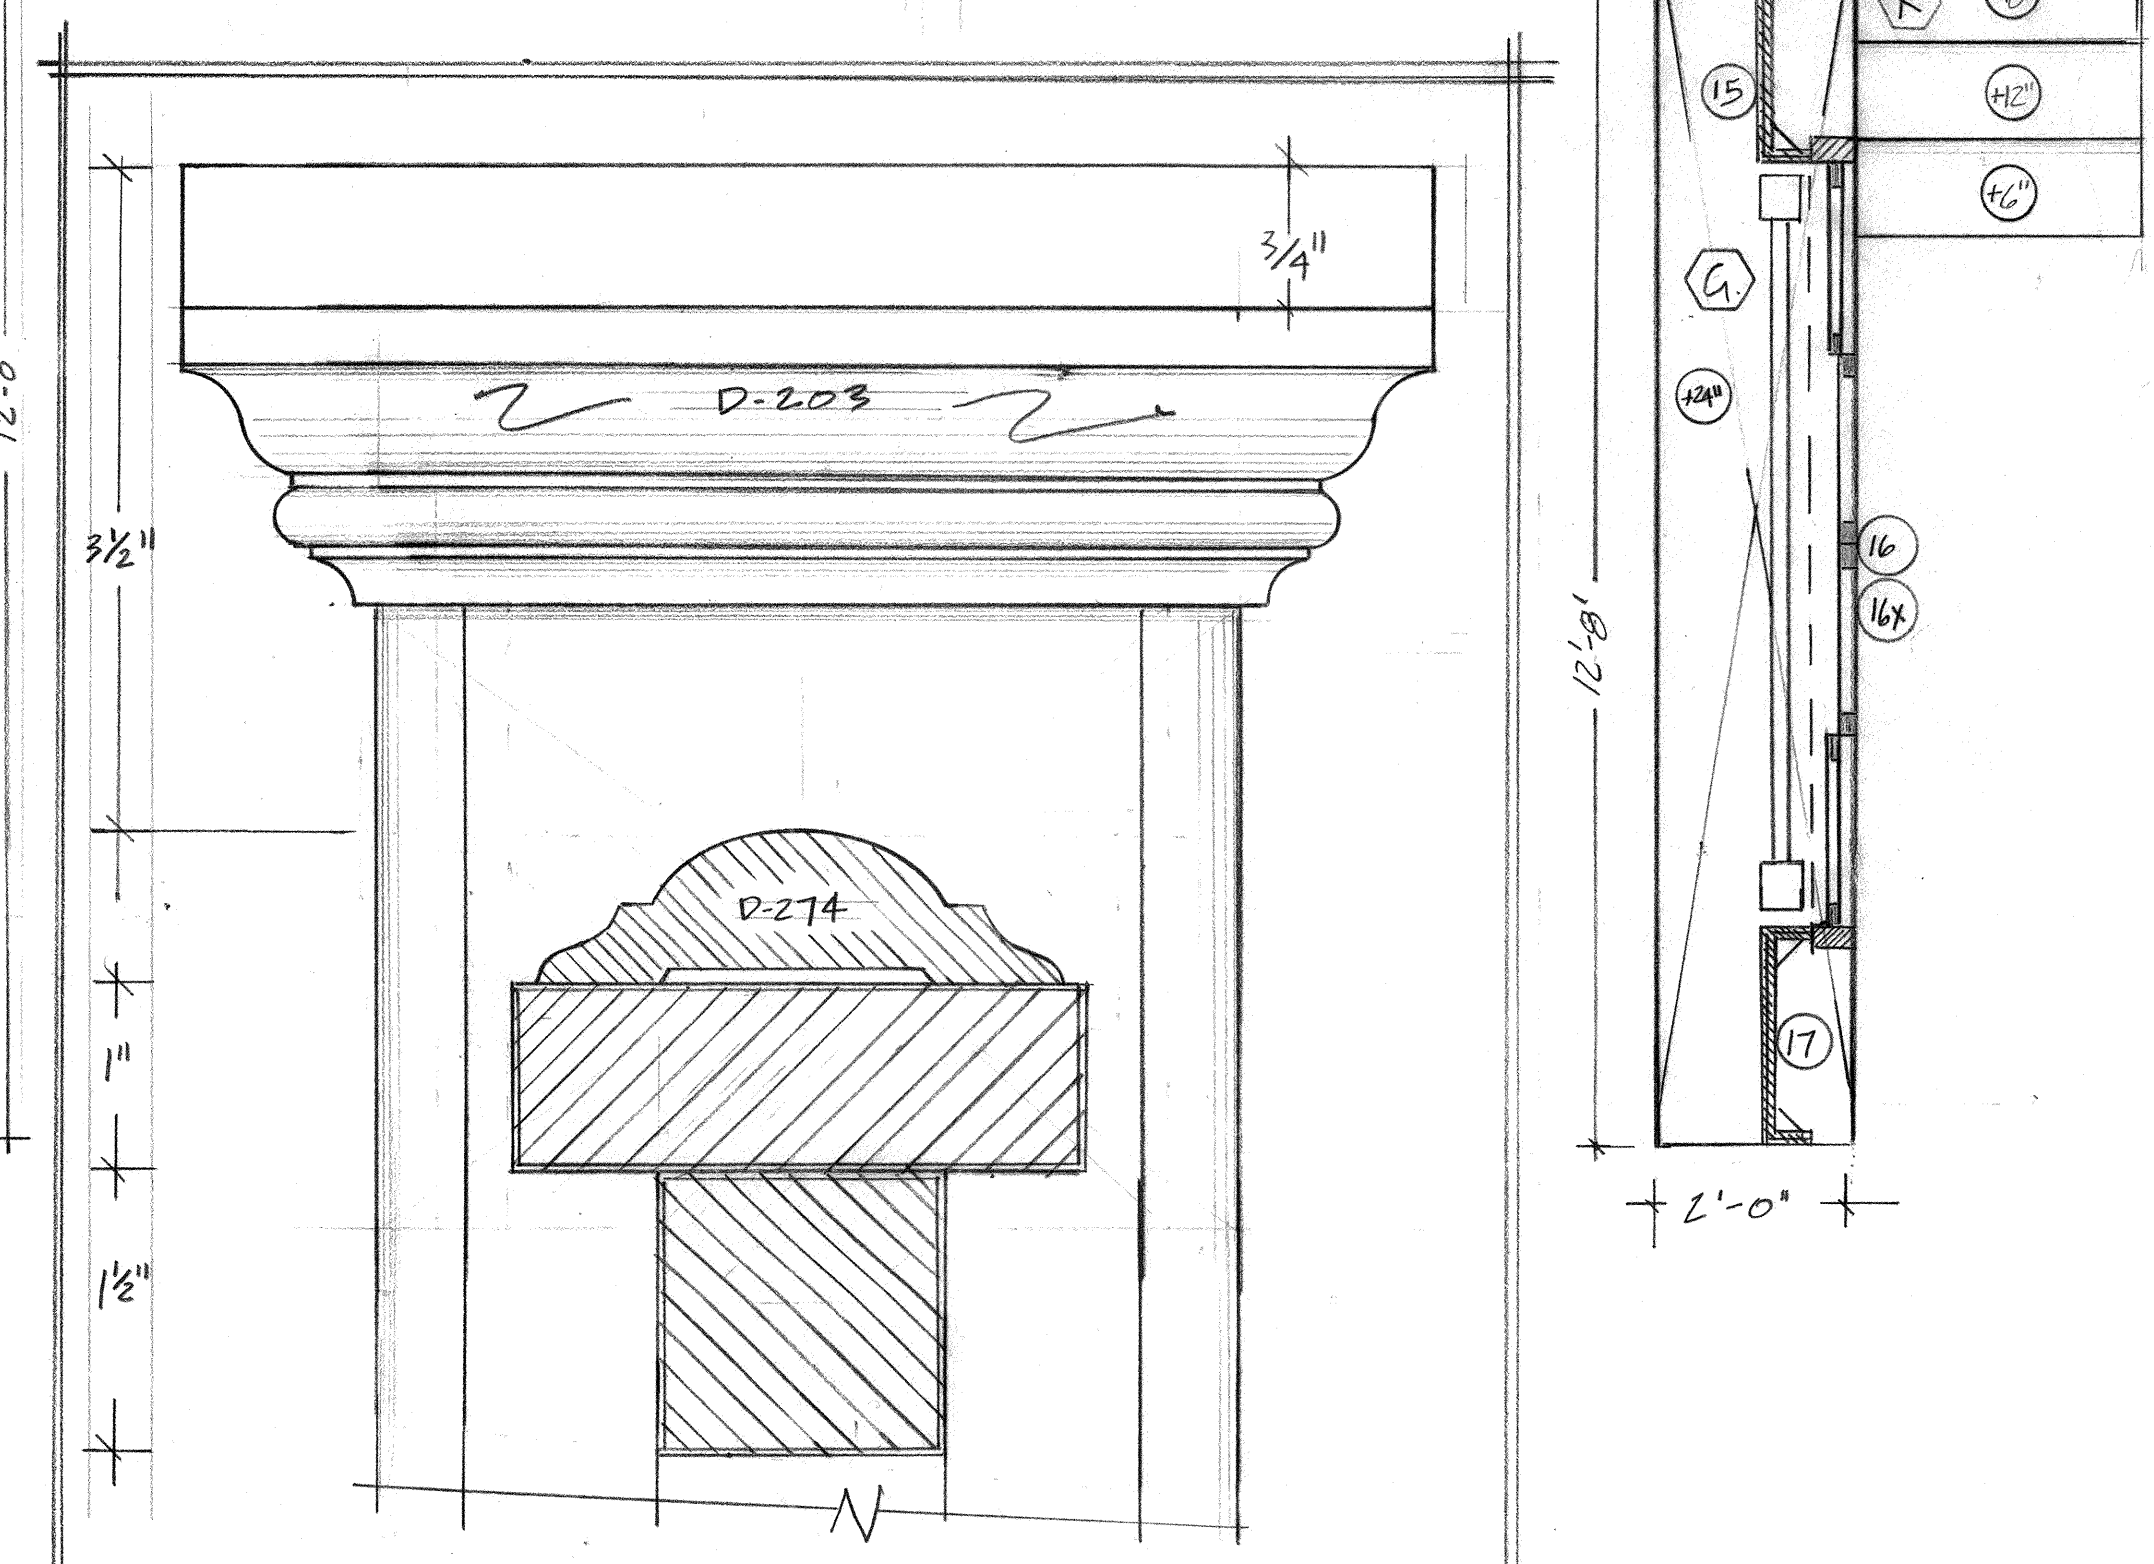

REUSED 5-A-05

(G) PLATFORM FRONT  
SCALE 1/2"=1'-0"

(H) ENTRANCE BACKING  
SCALE 1/2"=1'-0"

STAIR RAILING  
SCALE 1/2"=1'-0"

(D2) RAIL PIEDestal  
FULL SCALE

YACHT CLUB CAFE

DESTROY PREVIOUS DRAWINGS  
REVISED  
5/19/05

I BAR FRONT  
SCALE 1"=1'-0"

J. SIDE VIEW A  
SCALE 1"=1'-0"

B-B. SECTION B-B  
SCALE 1"=1'-0"

K BAR TOP  
SCALE: 1"=1'-0"

N SECTION @ CENTER  
SCALE 1"=1'-0"

L BAR BACK FRONT  
SCALE 1"=1'-0"

M BAR BACK PLAN  
SCALE 1"=1'-0"