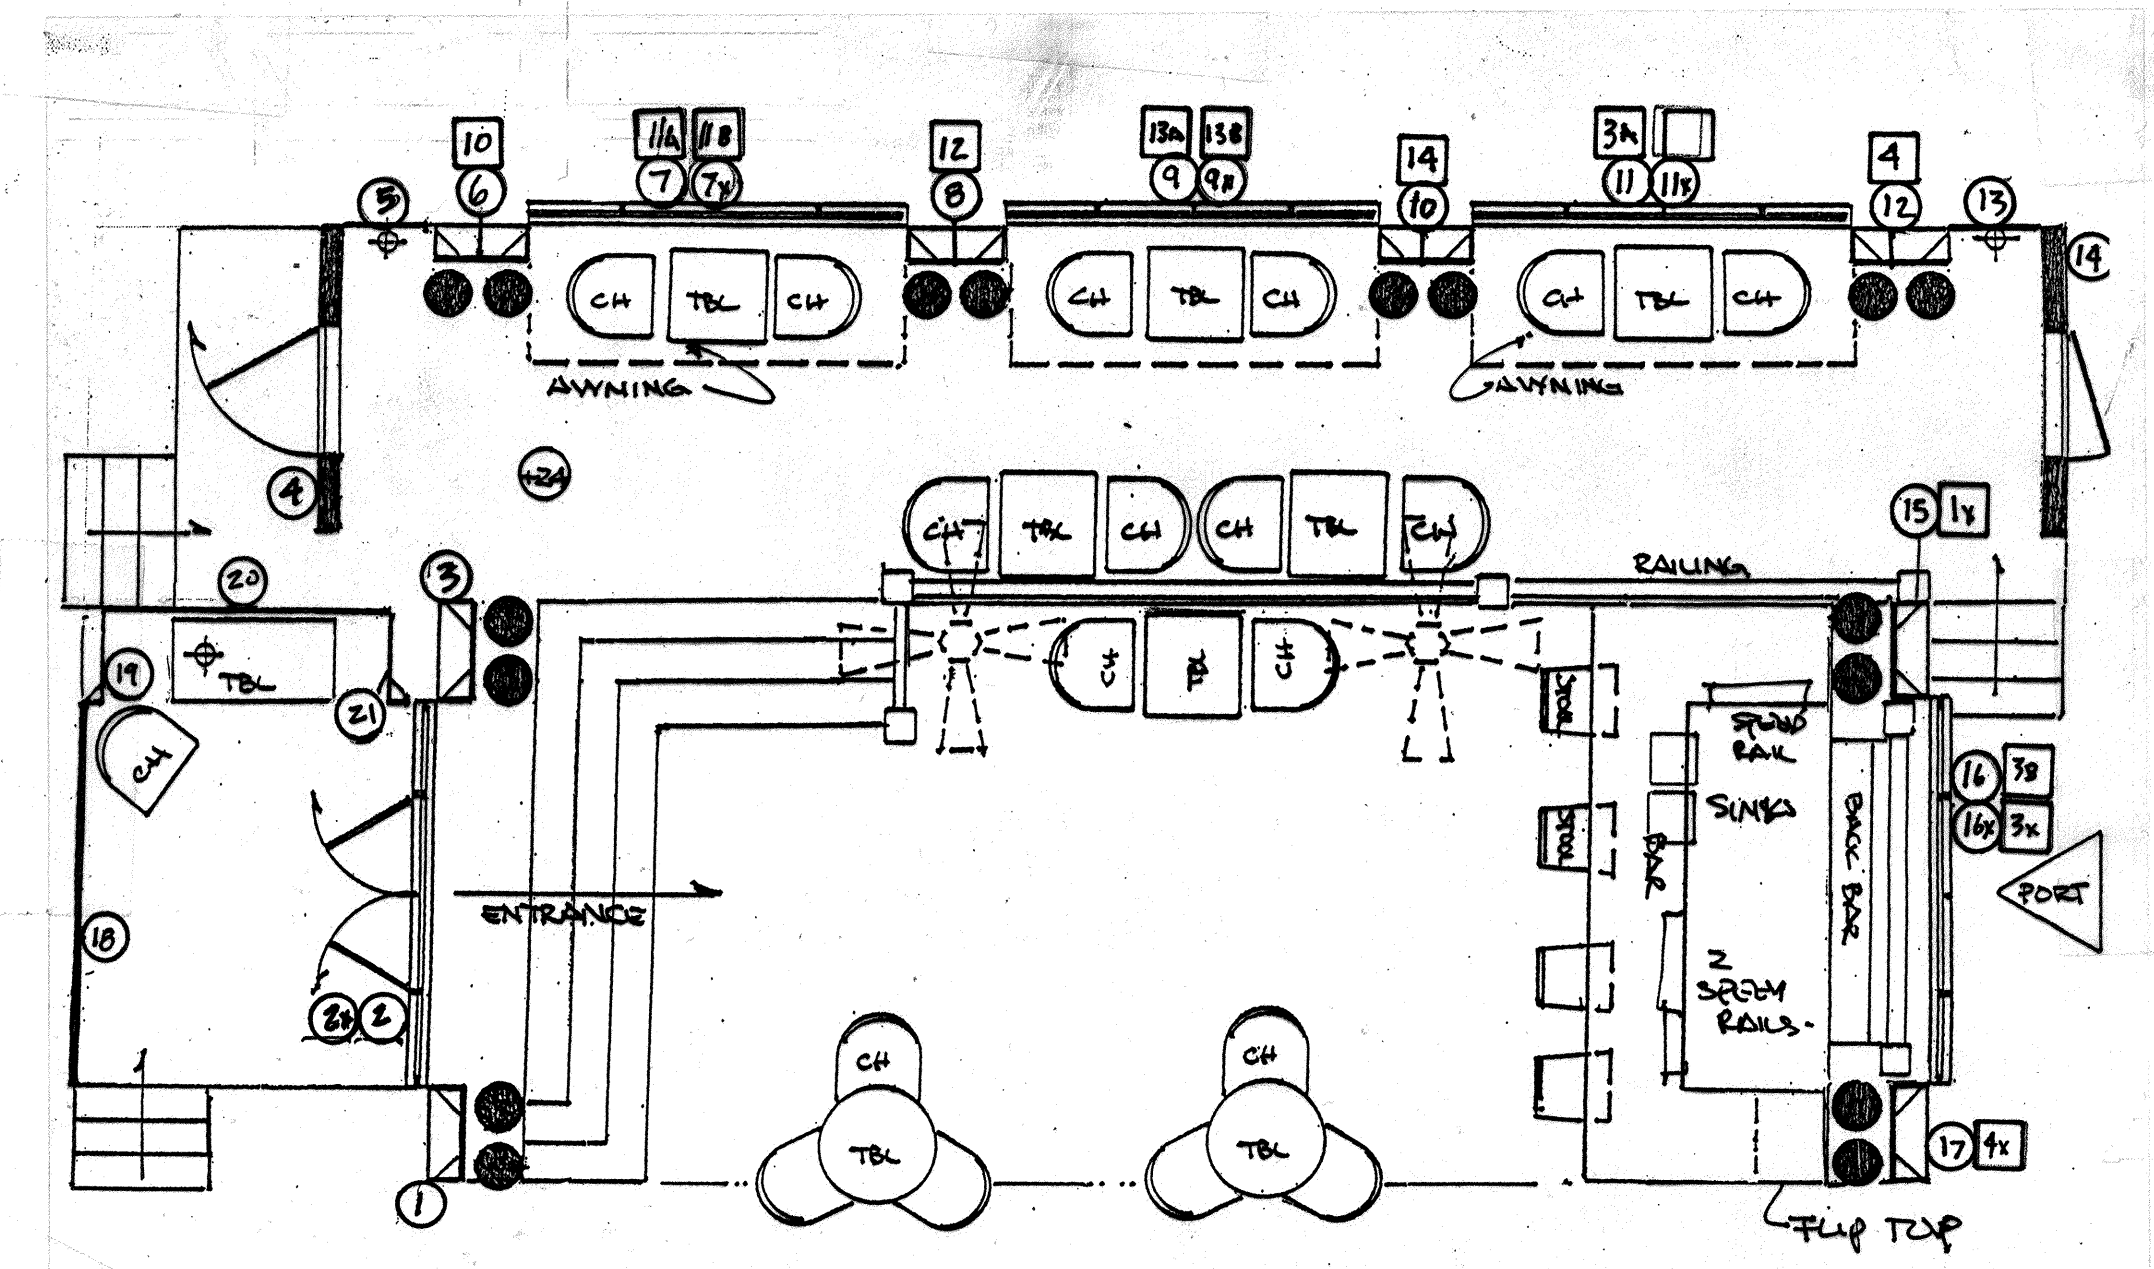

REUSED 5-A-05

(G) PLATFORM FRONT  
SCALE 1/2"=1'-0"

(H) ENTRANCE BACKING  
SCALE 1/2"=1'-0"

STAIR RAILING  
SCALE 1/2"=1'-0"

(D2) RAIL PIEDestal  
FULL SCALE

YACHT CLUB CAFE

DESTROY PREVIOUS DRAWINGS  
REVISED  
5/19/05

I BAR FRONT  
SCALE 1"=1'-0"

J. SIDE VIEW A  
SCALE 1"=1'-0"

B-B. SECTION B-B  
SCALE 1"=1'-0"

K BAR TOP  
SCALE: 1"=1'-0"

N SECTION @ CENTER  
SCALE 1"=1'-0"

L BAR BACK FRONT  
SCALE 1"=1'-0"

M BAR BACK PLAN  
SCALE 1"=1'-0"