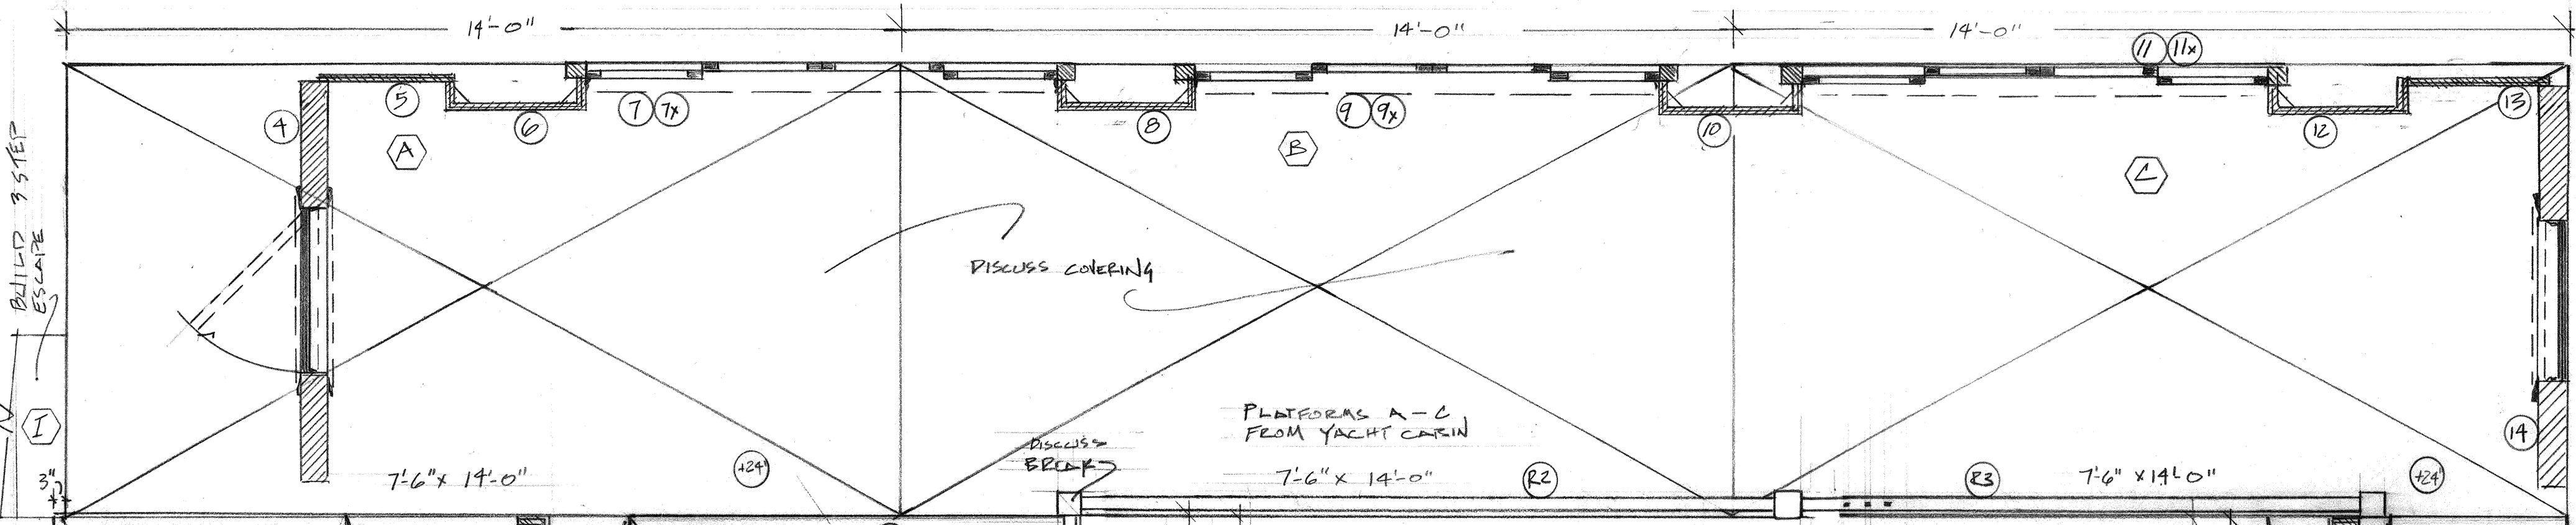

REUSED 5-A-05

(G) PLATFORM FRONT  
SCALE 1/2"=1'-0"

(H) ENTRANCE BACKING  
SCALE 1/2"=1'-0"

STAIR RAILING  
SCALE 1/2"=1'-0"

(D2) RAIL PIEDestal  
FULL SCALE

YACHT CLUB CAFE

DESTROY PREVIOUS DRAWINGS  
REVISED  
5/19/05

I BAR FRONT  
SCALE 1"=1'-0"

J. SIDE VIEW A  
SCALE 1"=1'-0"

B-B. SECTION B-B  
SCALE 1"=1'-0"

K BAR TOP  
SCALE: 1"=1'-0"

N SECTION @ CENTER  
SCALE 1"=1'-0"

L BAR BACK FRONT  
SCALE 1"=1'-0"

M BAR BACK PLAN  
SCALE 1"=1'-0"