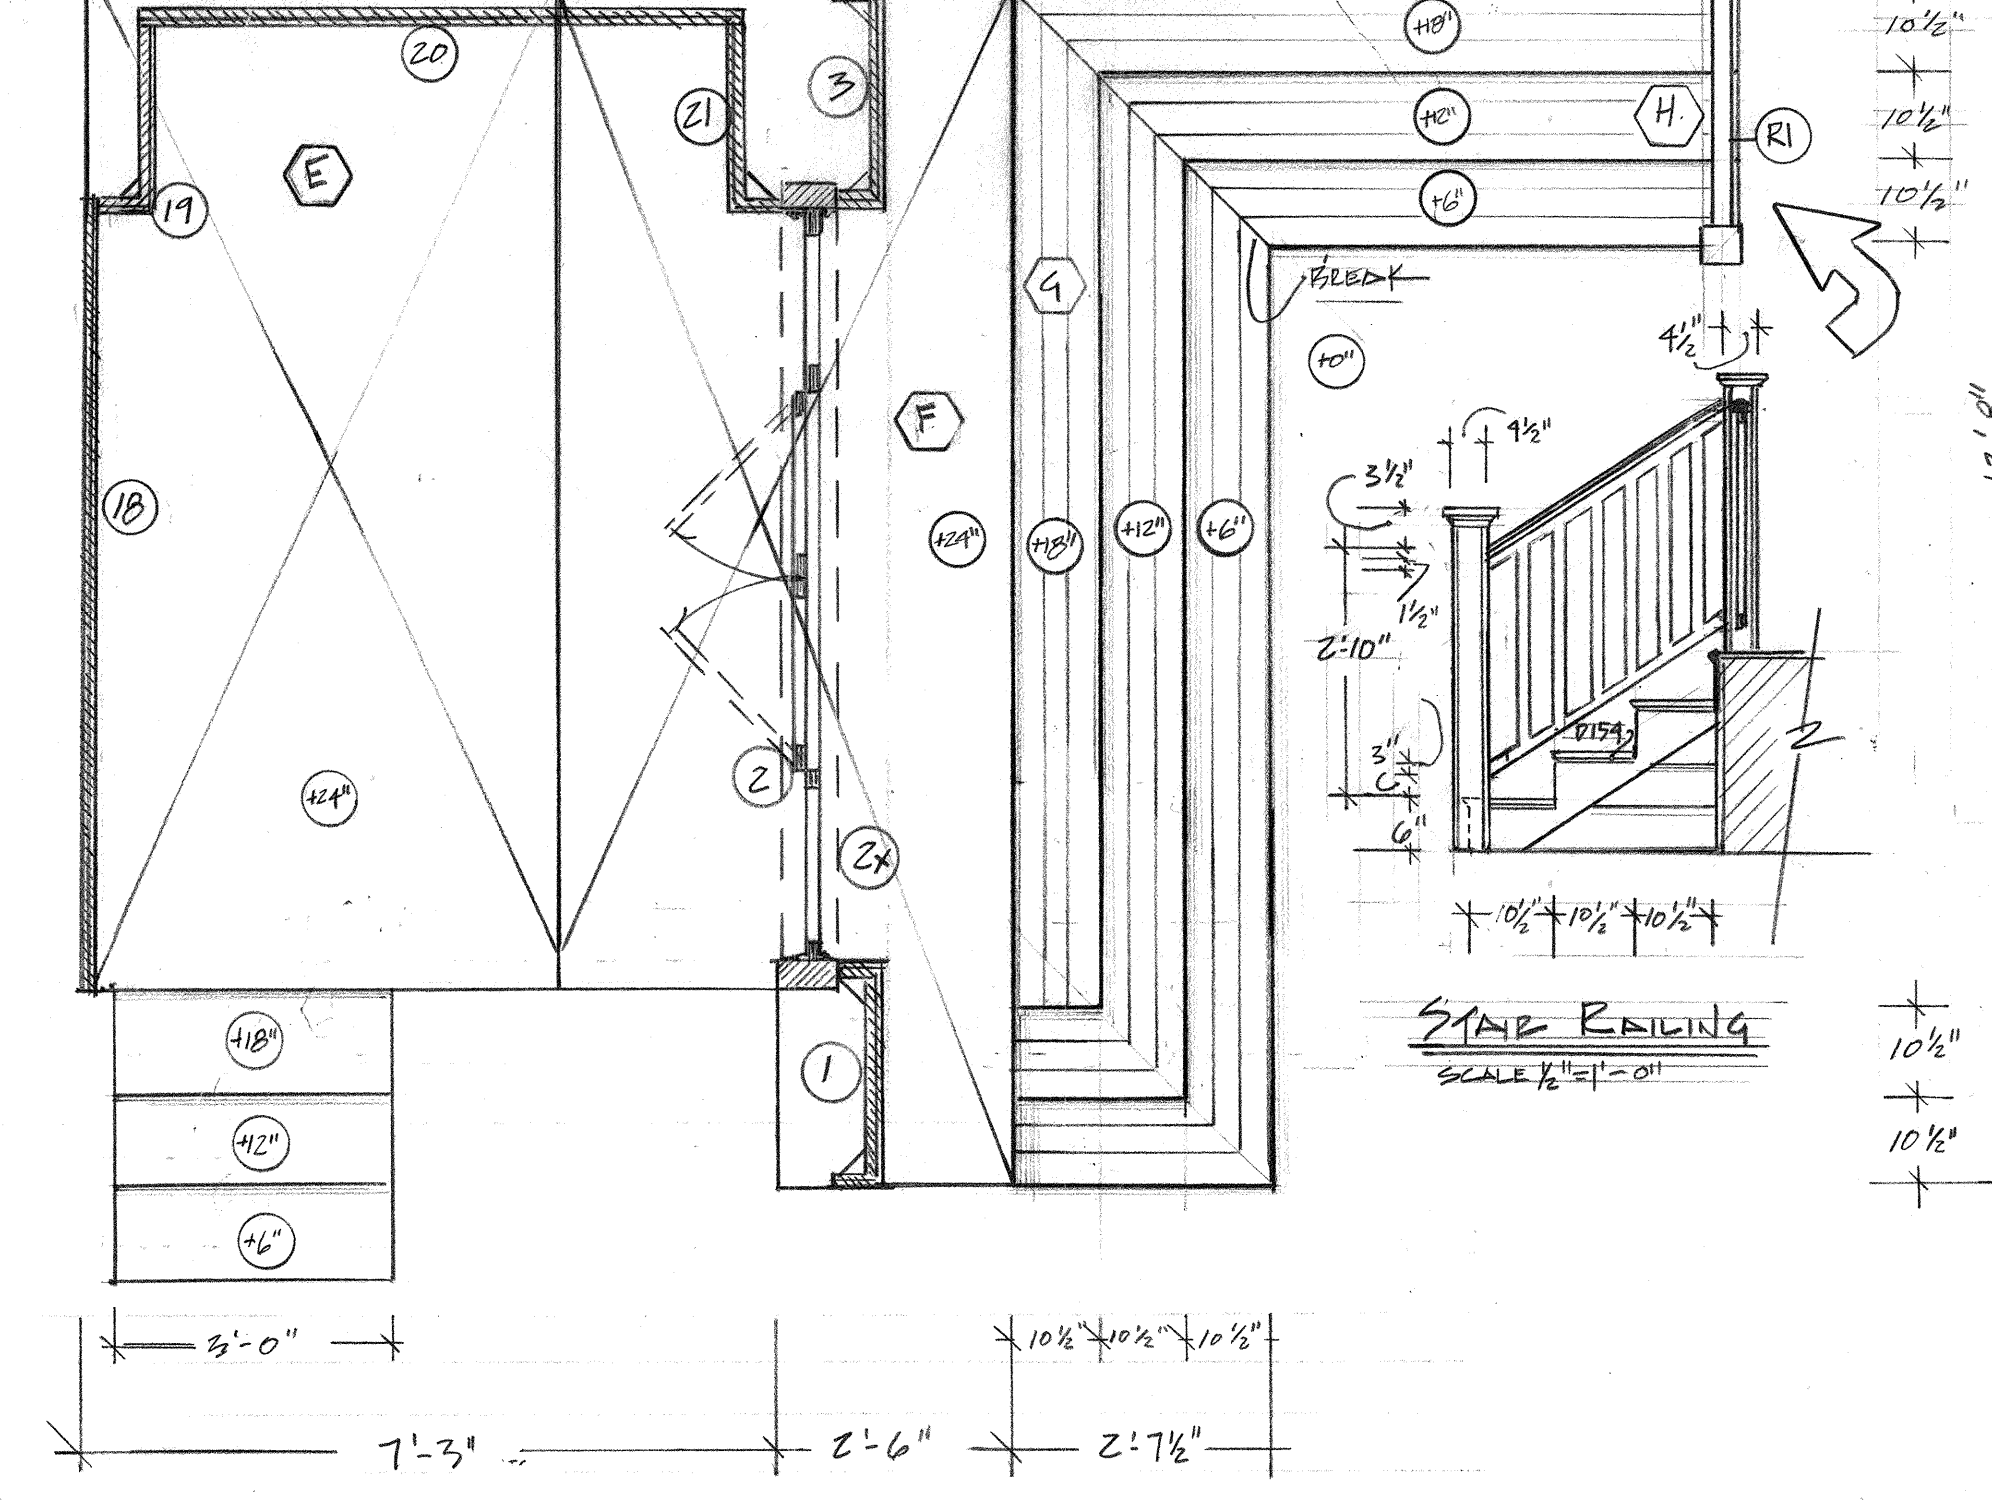

REUSED 5-A-05

(G) PLATFORM FRONT  
SCALE 1/2"=1'-0"

(H) ENTRANCE BACKING  
SCALE 1/2"=1'-0"

STAIR RAILING  
SCALE 1/2"=1'-0"

(D2) RAIL PIEDestal  
FULL SCALE

YACHT CLUB CAFE

DESTROY PREVIOUS DRAWINGS  
REVISED  
5/19/05

I BAR FRONT  
SCALE 1"=1'-0"

J. SIDE VIEW A  
SCALE 1"=1'-0"

B-B. SECTION B-B  
SCALE 1"=1'-0"

K BAR TOP  
SCALE: 1"=1'-0"

N SECTION @ CENTER  
SCALE 1"=1'-0"

L BAR BACK FRONT  
SCALE 1"=1'-0"

M BAR BACK PLAN  
SCALE 1"=1'-0"